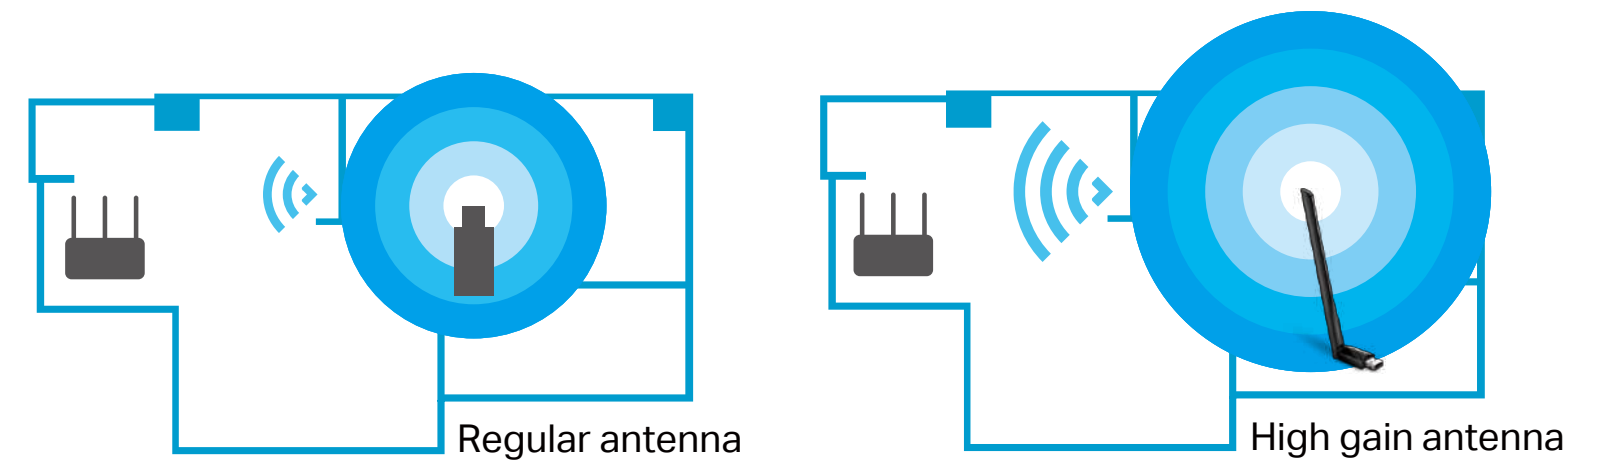

AC600 High Gain Wireless Dual Band USB Adapter

Archer T2U Plus

200Mbps on 2.4GHz
433Mbps on 5GHz

256QAM -
33% faster on 2.4GHz

High Gain - Boost
Wireless Range

Highlights

AC600 Dual Band Wi-Fi

The Archer T2U Plus receives Wi-Fi signals on two separate bands. Supporting 256QAM technology increases 2.4GHz data rate from 150Mbps to 200Mbps for 33% faster performance. Choose the 2.4GHz for surfing and social media, and 5GHz for up to 433Mbps for HD streaming and lag-free gaming.

Archer T2U Plus

Router

Increased Range with High Gain Antenna

A high gain antenna reaches your router from farther with more precise directional range, sustaining faster and more stable wireless connections.

Regular Adapter

Archer T2U Plus

Highlights

Adjustable Multi-Directional Antenna

Rotate and adjust the antenna in the multi-direction to improve using experience in different environments.

Features

Speed

- High-Speed Wi-Fi – 200Mbps on 2.4GHz and 433Mbps on 5GHz wireless speeds are ideal for HD streaming video, lag-free gaming and large file downloads
- 256QAM Support – Increases the 2.4GHz data rate from 150Mbps to 200Mbps, delivering 33% faster performance
- 802.11ac Support – Wi-Fi technology that is 3 times faster than 802.11n

Hardware

- Interface: USB 2.0
- LED: Status
- Antenna: 1 External High Gain 5dBi Antenna
- Dimensions (when the antenna is vertical): 2.28×0.71×6.83 in (57.8 × 18 × 173.4mm)

Others

- Package Contents
 - AC600 High Gain Wireless Dual Band USB Adapter
 - Quick Installation Guide
 - Resource CD
- Certification
 - FCC, CE, RoHS
- System Requirements
 - Windows 10/8.1/8/7/XP, Mac OS X 10.9-10.14
- Environment
 - Operating Temperature: 0°C ~40°C (32°F ~104°F)
 - Storage Temperature: -40°C ~70°C (-40°F ~158°F)
 - Operating Humidity: 10%~90% non-condensing
 - Storage Humidity: 5%~90% non-condensing