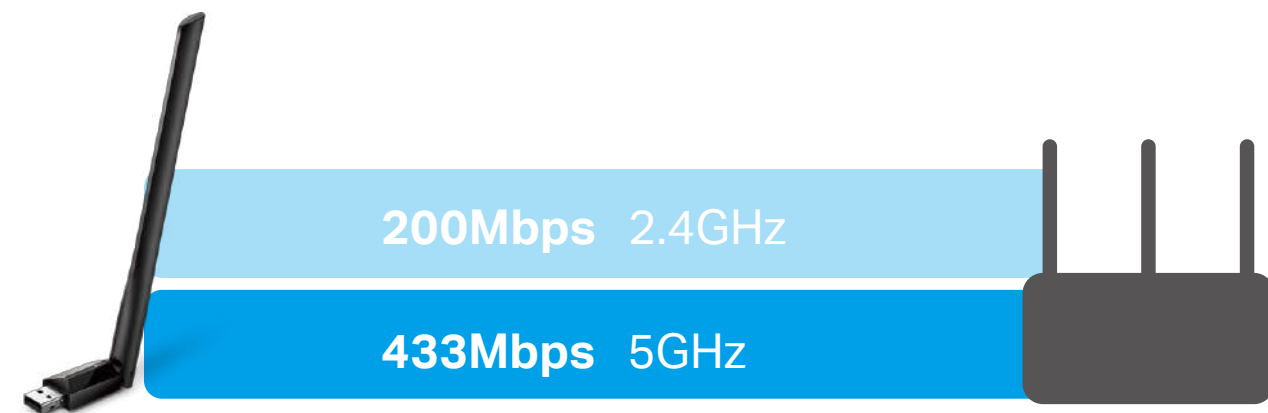

AC600 High Gain Wireless Dual Band USB Adapter

Archer T2U Plus

200Mbps on 2.4GHz
433Mbps on 5GHz

256QAM -
33% faster on 2.4GHz

High Gain - Boost
Wireless Range

Highlights

AC600 Dual Band Wi-Fi

The Archer T2U Plus receives Wi-Fi signals on two separate bands. Supporting 256QAM technology increases 2.4GHz data rate from 150Mbps to 200Mbps for 33% faster performance. Choose the 2.4GHz for surfing and social media, and 5GHz for up to 433Mbps for HD streaming and lag-free gaming.

Archer T2U Plus

Router

Increased Range with High Gain Antenna

A high gain antenna reaches your router from farther with more precise directional range, sustaining faster and more stable wireless connections.

Regular Adapter

Archer T2U Plus

Highlights

Adjustable Multi-Directional Antenna

Rotate and adjust the antenna in the multi-direction to improve using experience in different environments.

Features

Speed

- High-Speed Wi-Fi – 200Mbps on 2.4GHz and 433Mbps on 5GHz wireless speeds are ideal for HD streaming video, lag-free gaming and large file downloads
- 256QAM Support – Increases the 2.4GHz data rate from 150Mbps to 200Mbps, delivering 33% faster performance
- 802.11ac Support – Wi-Fi technology that is 3 times faster than 802.11n