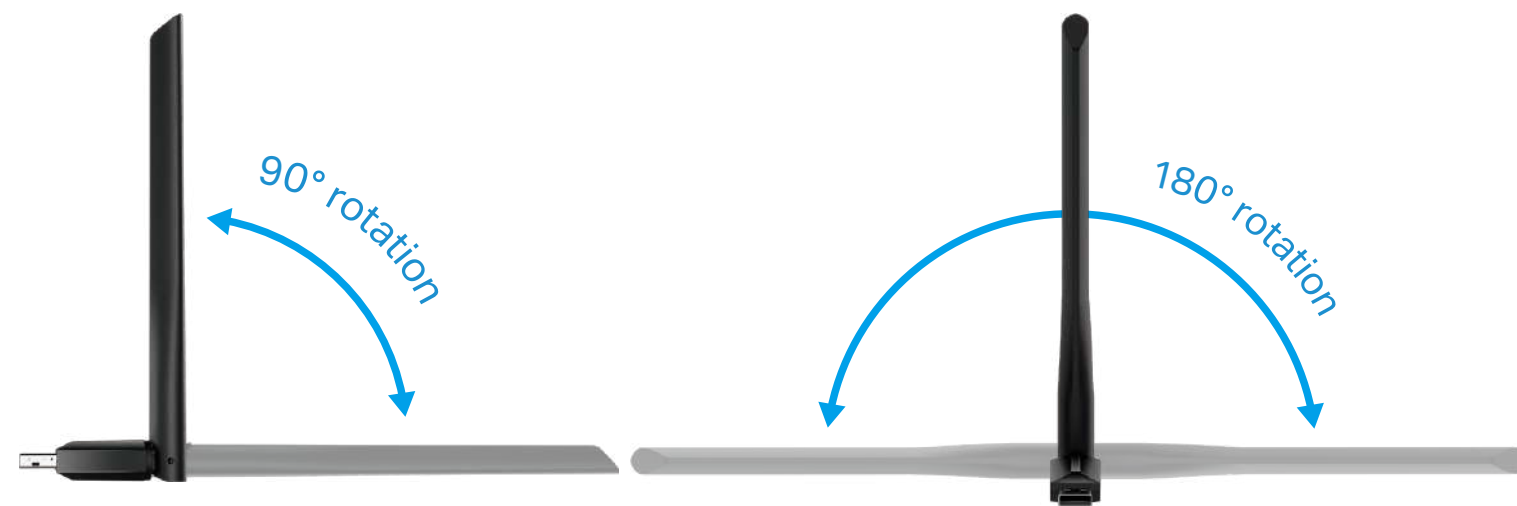

AC600 High Gain Wireless Dual Band USB Adapter

Archer T2U Plus

200Mbps on 2.4GHz
433Mbps on 5GHz

256QAM -
33% faster on 2.4GHz

High Gain - Boost
Wireless Range

Highlights

AC600 Dual Band Wi-Fi

The Archer T2U Plus receives Wi-Fi signals on two separate bands. Supporting 256QAM technology increases 2.4GHz data rate from 150Mbps to 200Mbps for 33% faster performance. Choose the 2.4GHz for surfing and social media, and 5GHz for up to 433Mbps for HD streaming and lag-free gaming.

Archer T2U Plus

Router

Increased Range with High Gain Antenna

A high gain antenna reaches your router from farther with more precise directional range, sustaining faster and more stable wireless connections.

Regular Adapter

Archer T2U Plus

Highlights

Adjustable Multi-Directional Antenna

Rotate and adjust the antenna in the multi-direction to improve using experience in different environments.

Features

Speed

- High-Speed Wi-Fi – 200Mbps on 2.4GHz and 433Mbps on 5GHz wireless speeds are ideal for HD streaming video, lag-free gaming and large file downloads
- 256QAM Support – Increases the 2.4GHz data rate from 150Mbps to 200Mbps, delivering 33% faster performance
- 802.11ac Support – Wi-Fi technology that is 3 times faster than 802.11n